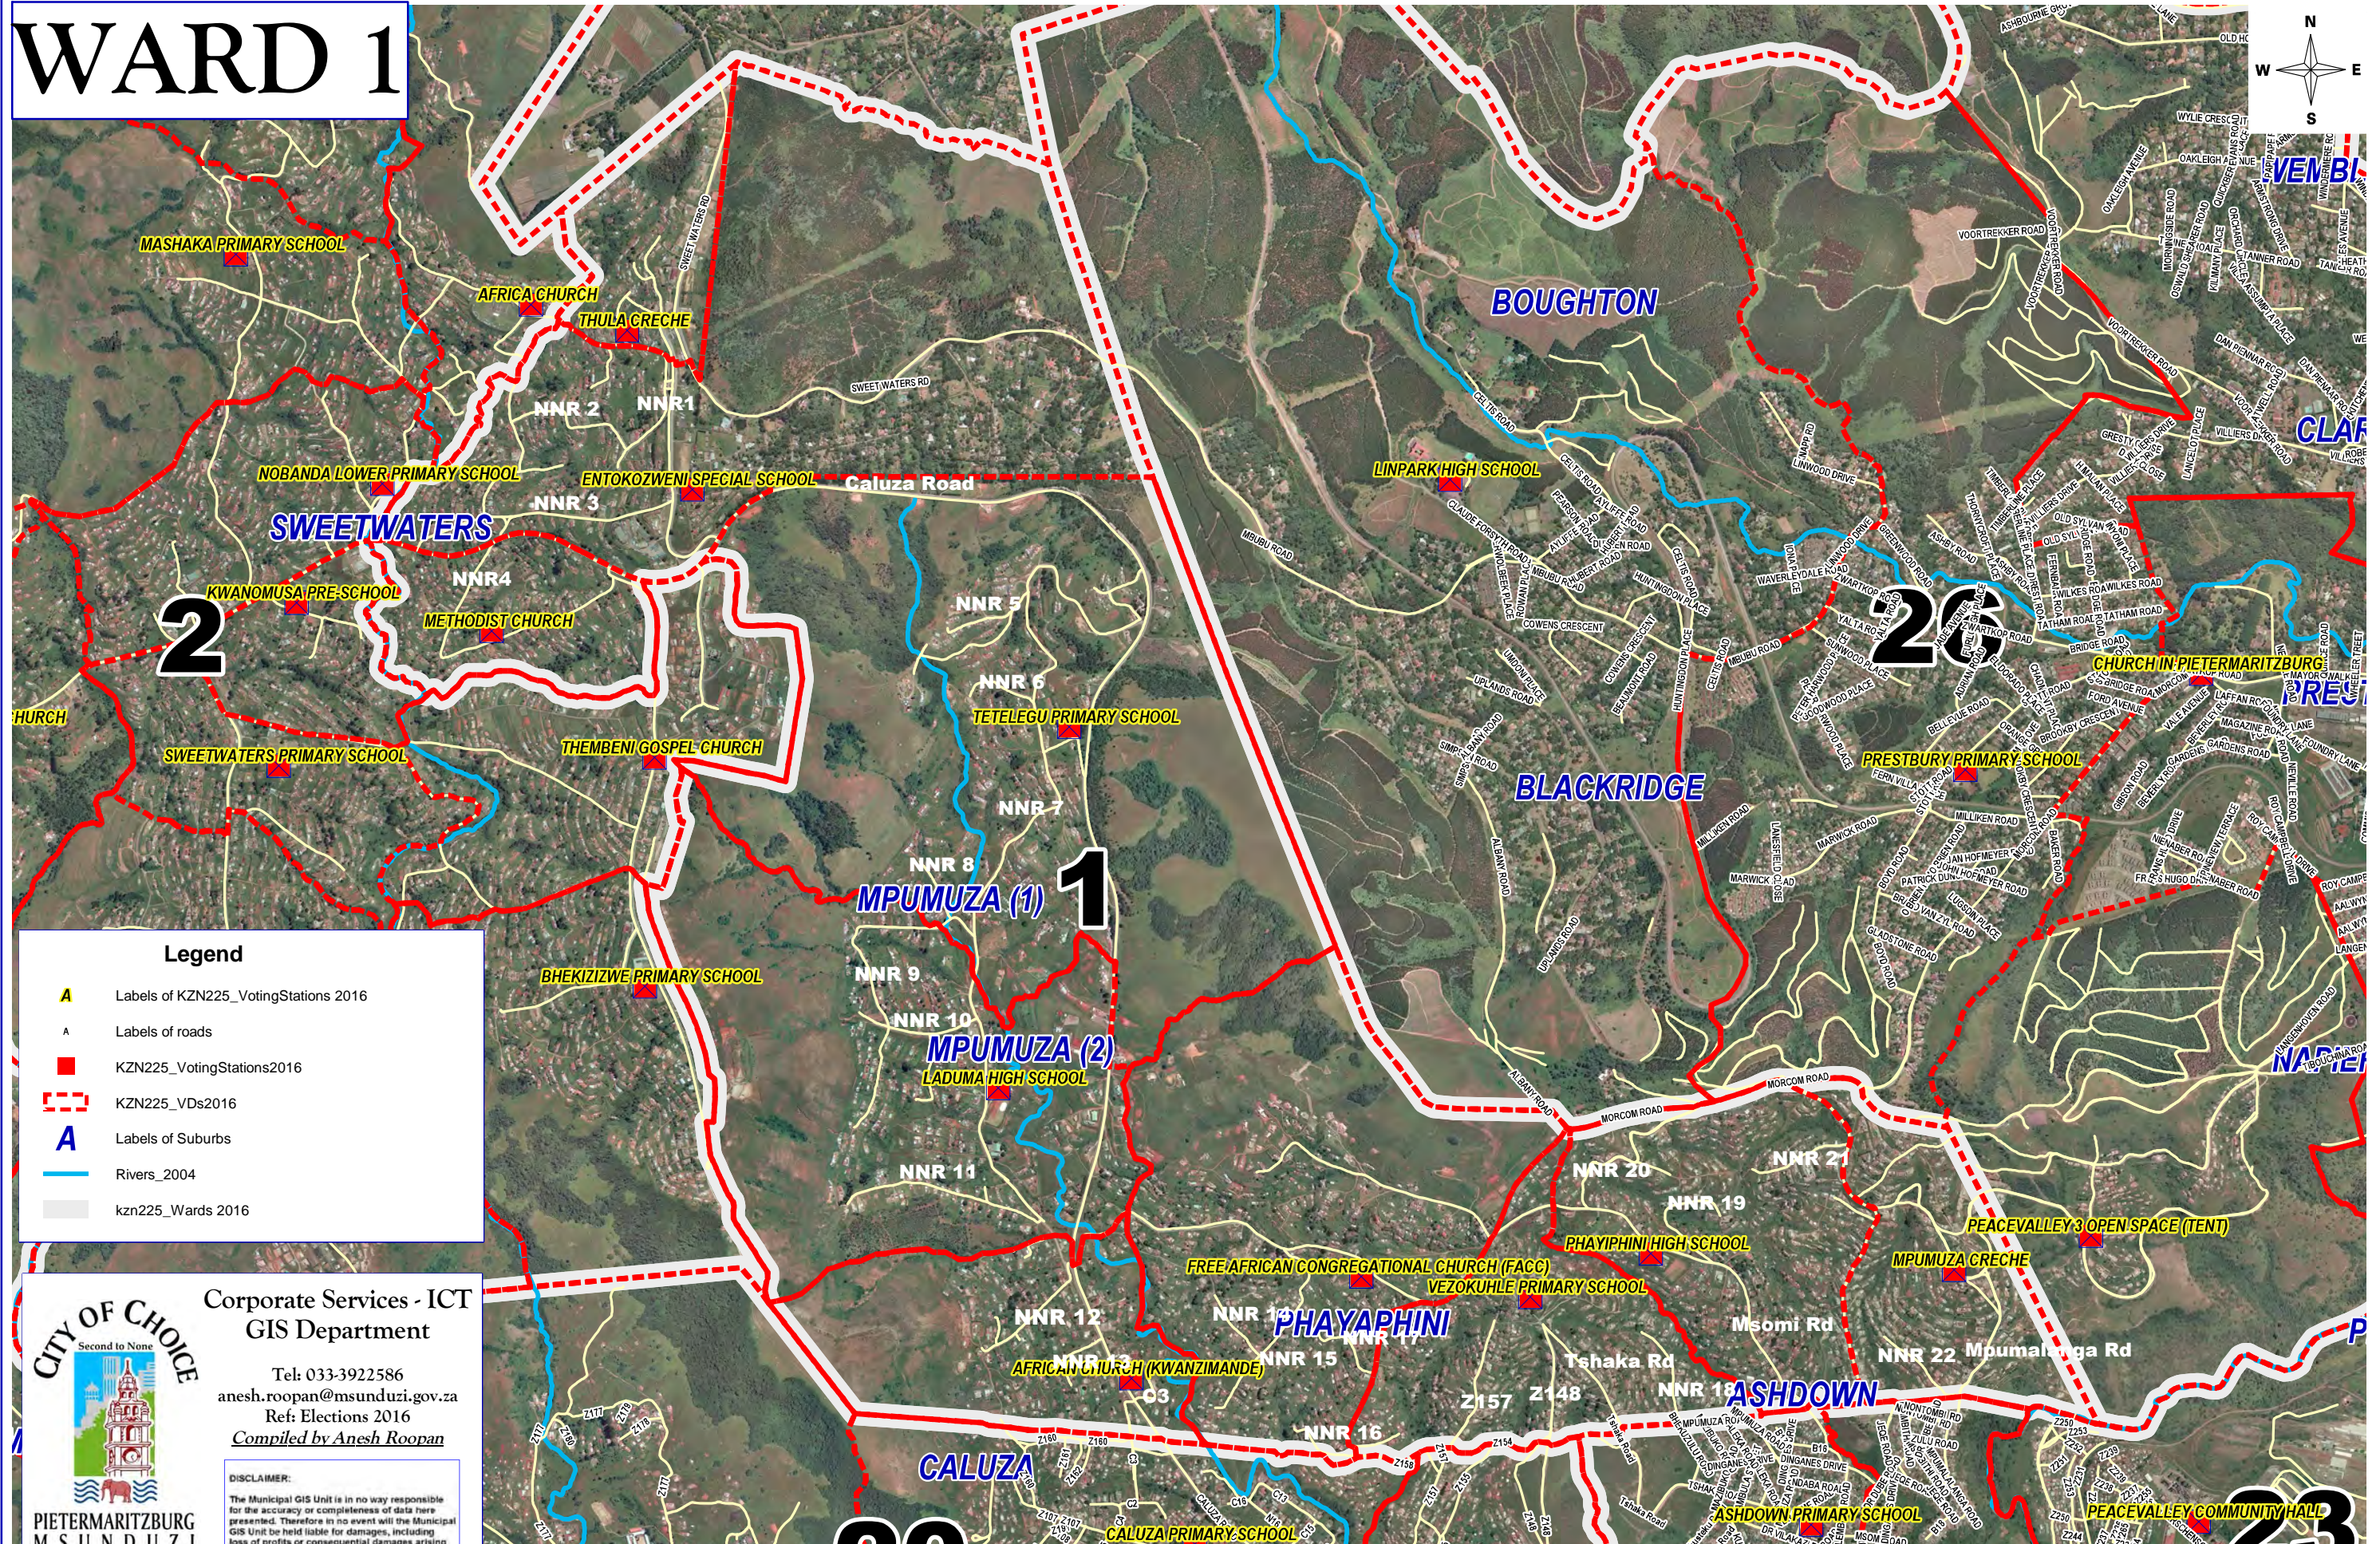

WARD 1

Legend

- ▲ Labels of KZN225_VotingStations 2016
- A Labels of roads
- KZN225_VotingStations2016
- KZN225_VDs2016
- A Labels of Suburbs
- Rivers_2004
- kzn225_Wards 2016

Corporate Services - ICT
GIS Department